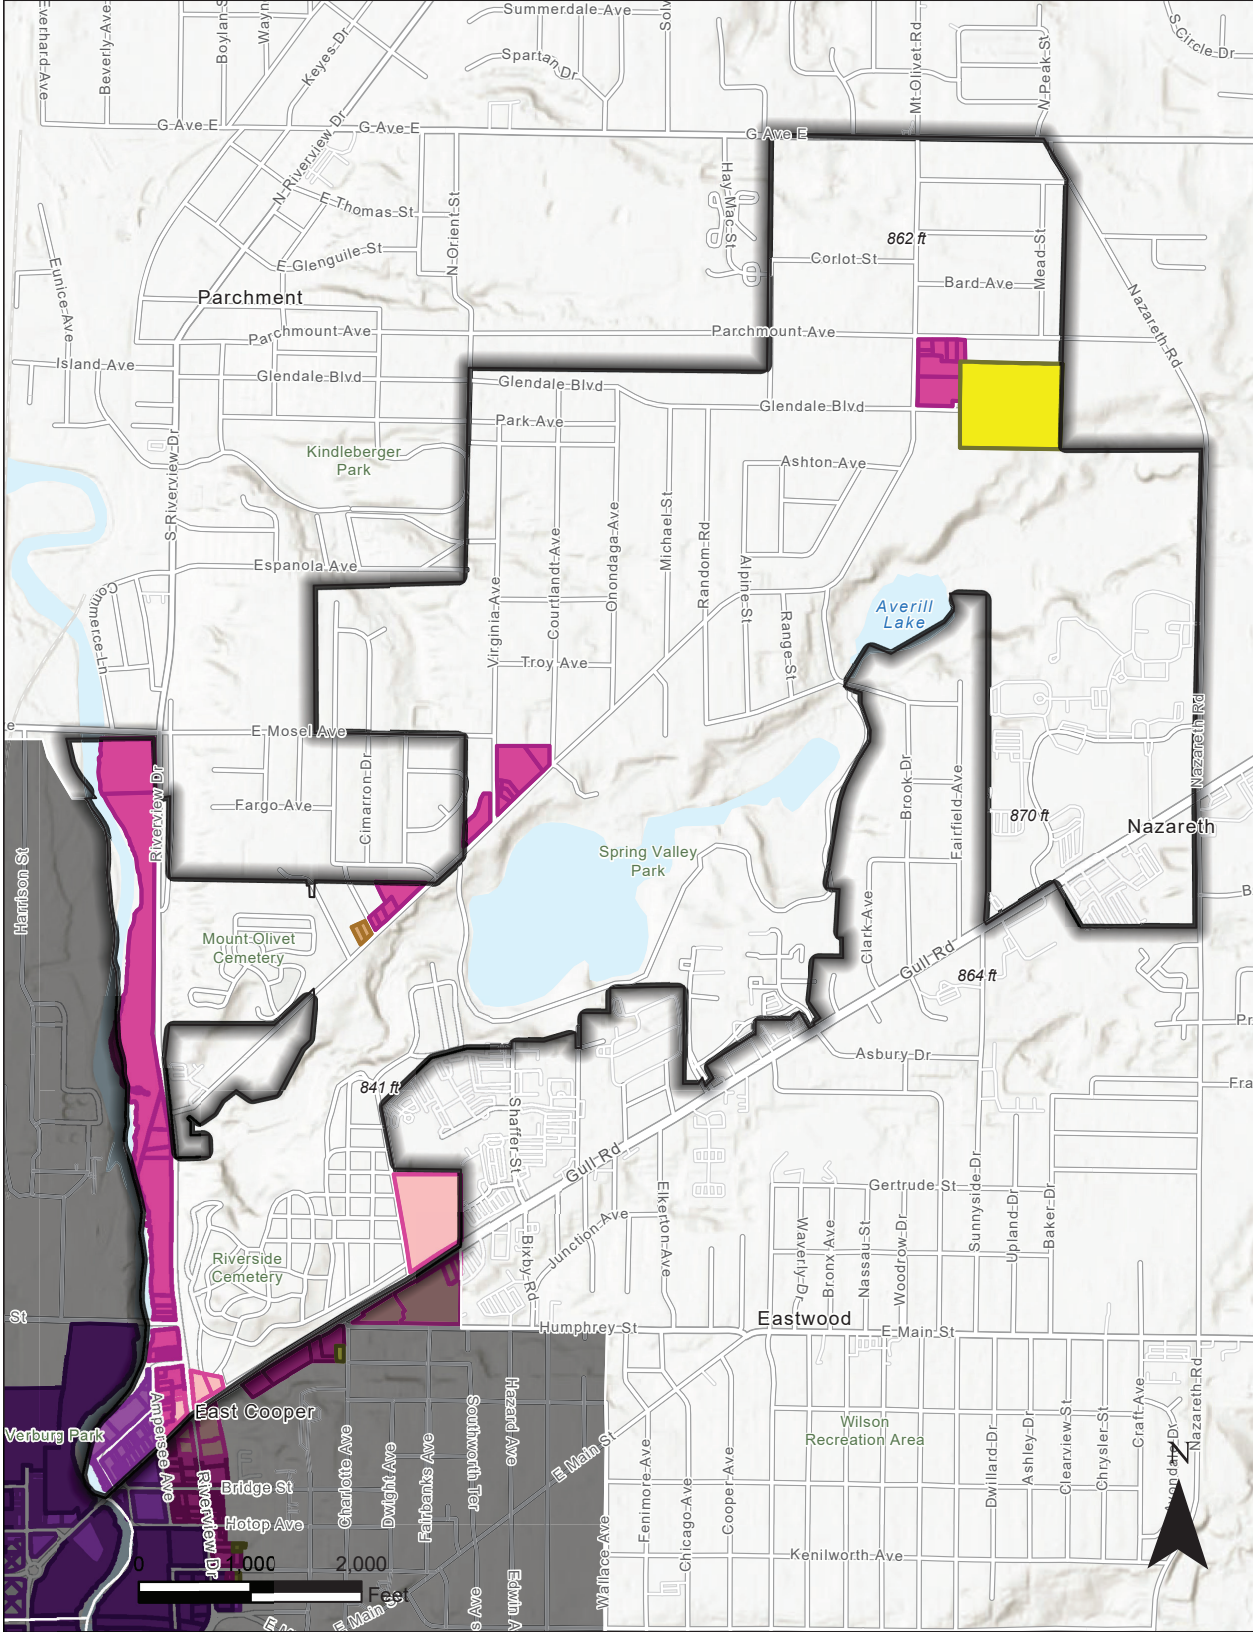

Neighborhood: Burke Acres

Proposed Zoning

- CC
- CC2
- LW1
- LW2
- RM15
- RS5

MAP DESCRIPTION:

This map shows parcels and their proposed zoning district. Parcels not shown on the map are not being considered for rezoning.

DISCLAIMER:

This map is a user-generated public output from a mapping software and is for reference only. Data layers on this map may or may not be accurate, current, or otherwise reliable. **THIS MAP IS NOT TO BE USED FOR NAVIGATION.** The changes shown on this map have not been finalized.

Learn about Proposed Updates to the

Zoning Code & Map

This project includes changes to commercial zoning districts & commercial development standards.

Review these changes at
www.imaginekalamazoo.com/projects/zoningupdates.

These changes are intended to:

- Update old or out-of-date standards, some which were created in 2005.
- Align the Zoning Code with Imagine Kalamazoo & the 2025 Master Plan.
- Support economic development & community investment through better written & streamlined rules.

Utilice este código QR para esta información en español.