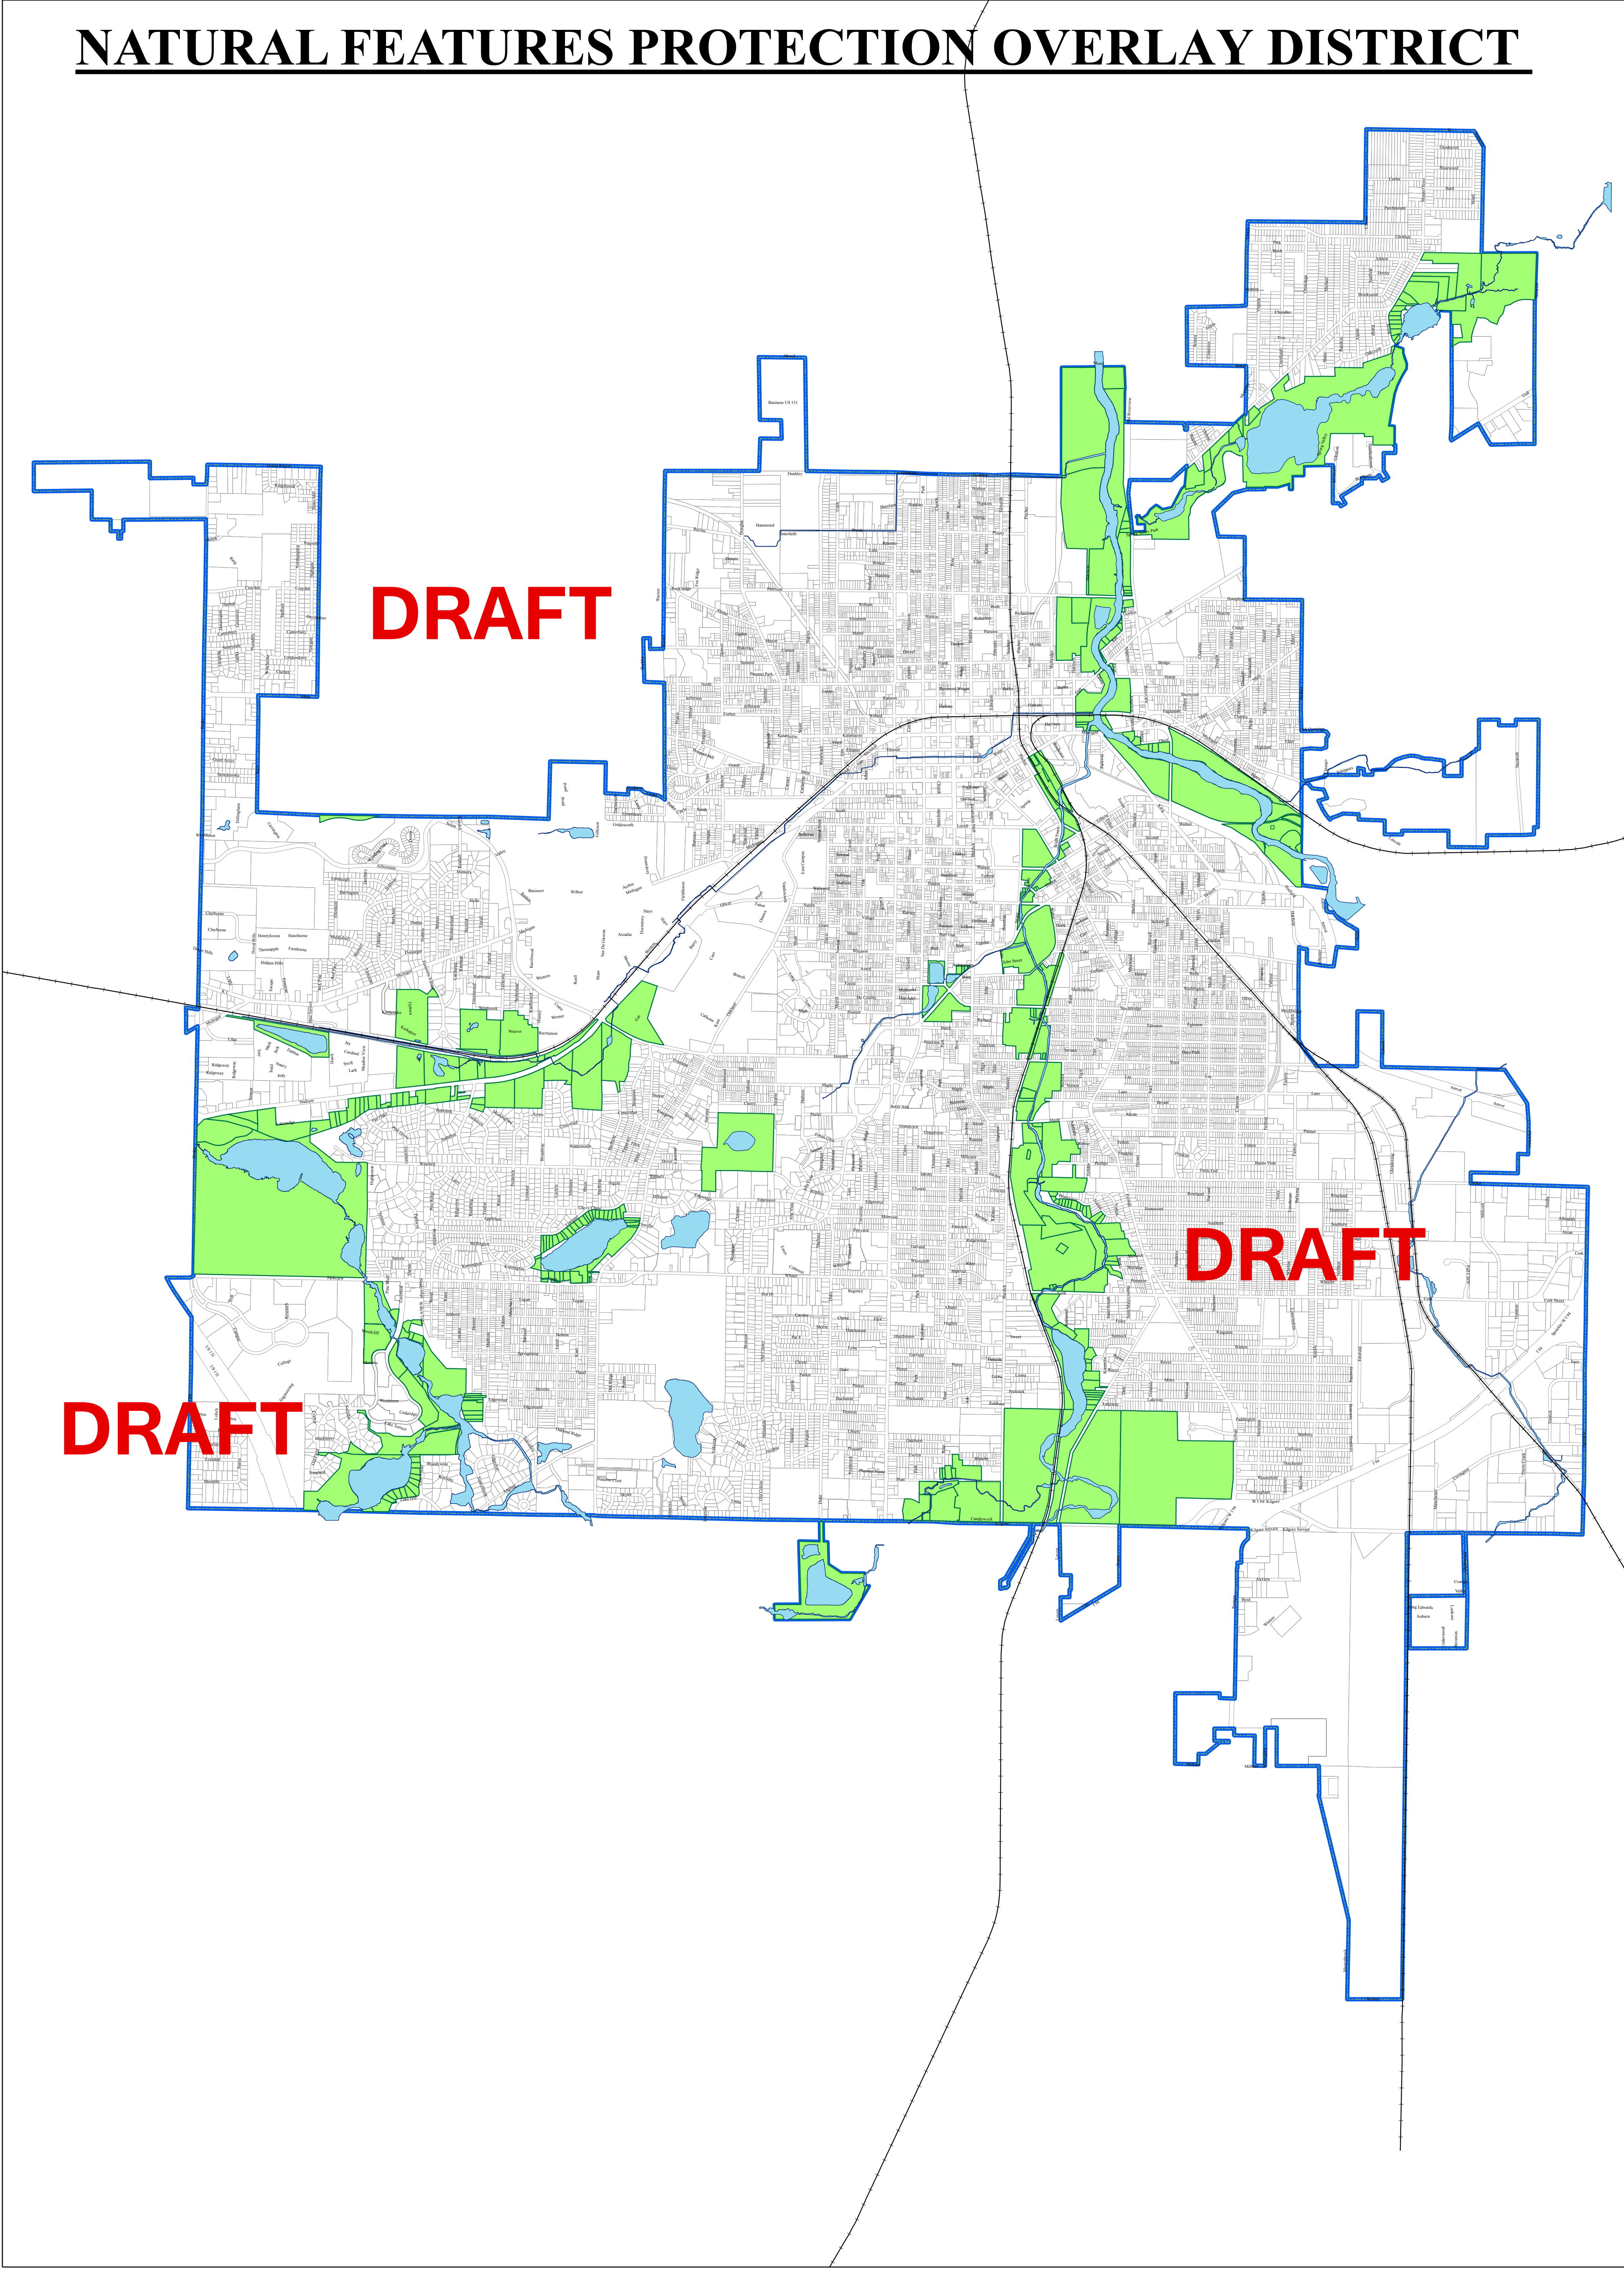

NATURAL FEATURES PROTECTION OVERLAY DISTRICT

Legend

-  Natural Features Protection Overlay
-  Parcels Not in NFP
-  City Limits
-  Surface Water
-  Railroads

DRAFT