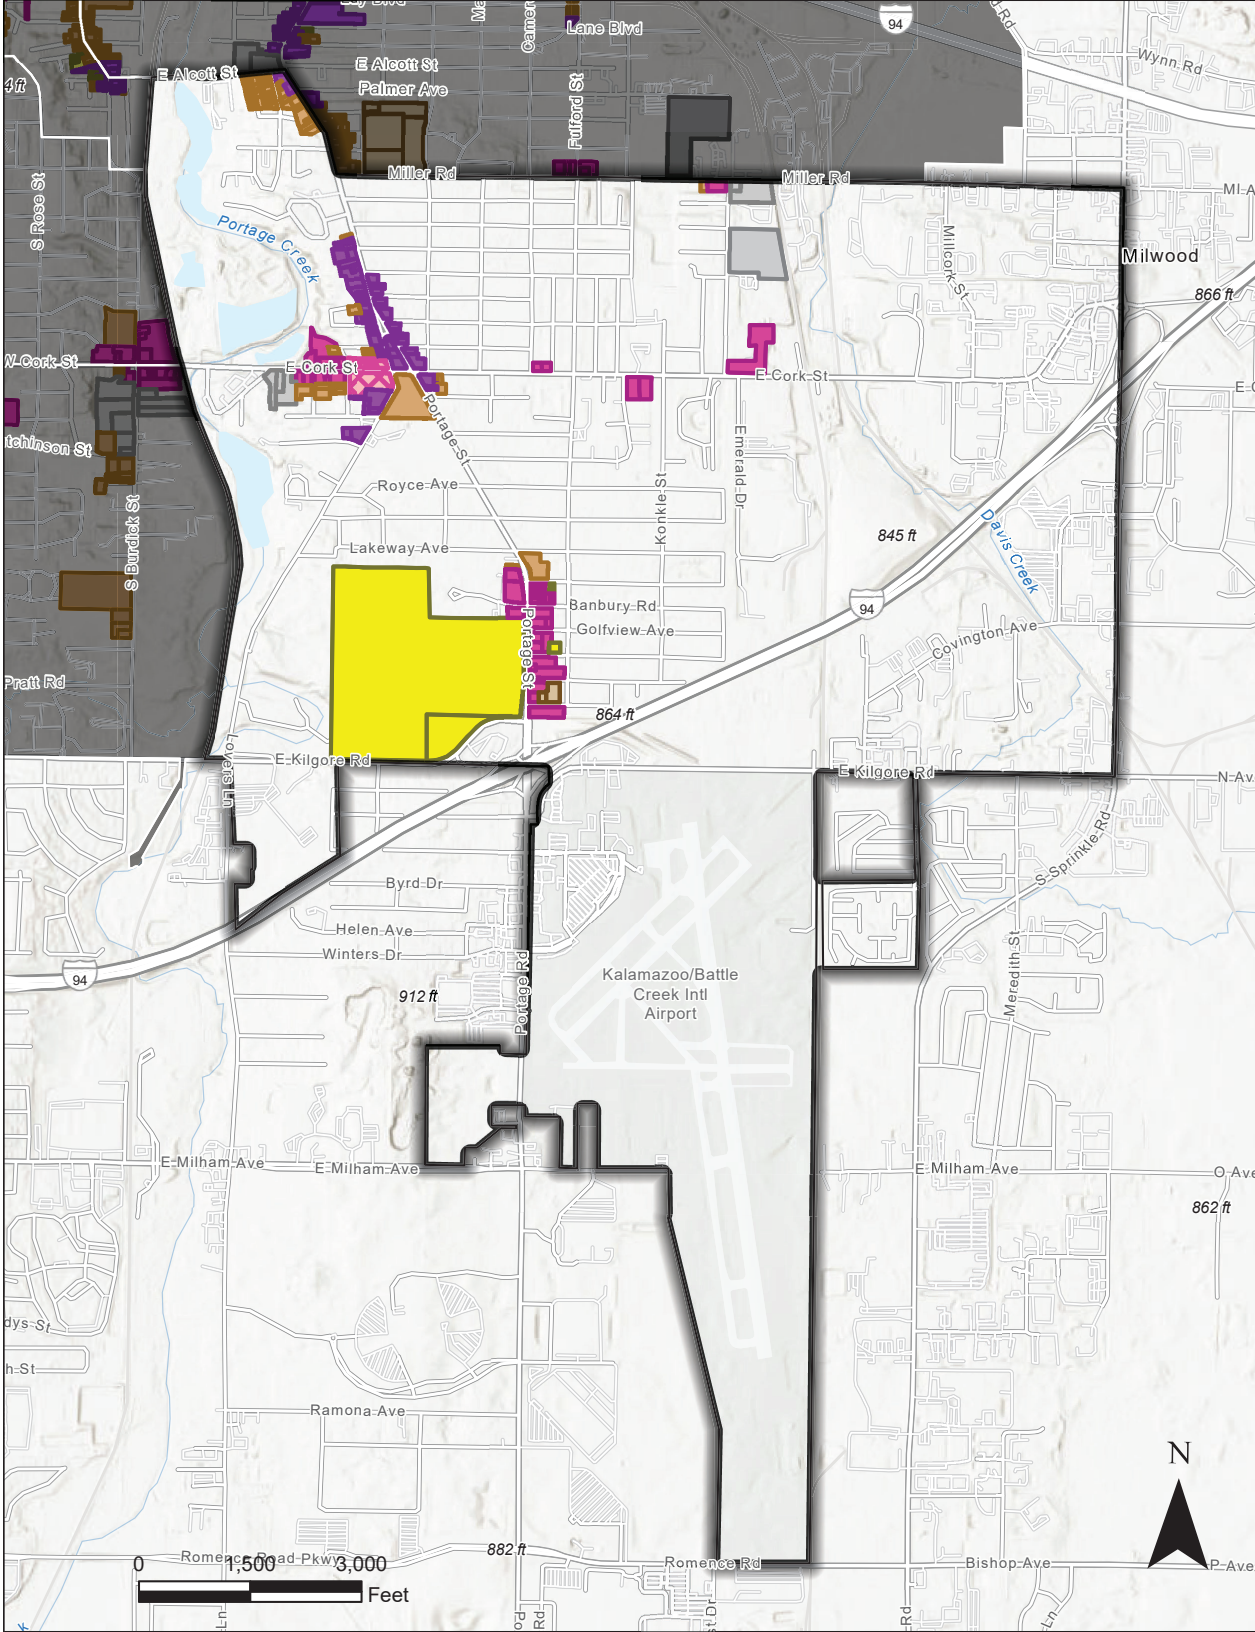

Neighborhood: Milwood

Proposed Zoning

- CC2
- Commercial Node
- LW1
- M1
- RM15
- RM36
- RS5

MAP DESCRIPTION:

This map shows parcels and their proposed zoning district. Parcels not shown on the map are not being considered for rezoning.

DISCLAIMER:

This map is a user-generated public output from a mapping software and is for reference only. Data layers on this map may or may not be accurate, current, or otherwise reliable. **THIS MAP IS NOT TO BE USED FOR NAVIGATION.** The changes shown on this map have not been finalized.

Learn about Proposed Updates to the

Zoning Code & Map

This project includes changes to commercial zoning districts & commercial development standards.

Review these changes at
www.imaginekalamazoo.com/projects/zoningupdates.

These changes are intended to:

- Update old or out-of-date standards, some which were created in 2005.
- Align the Zoning Code with Imagine Kalamazoo & the 2025 Master Plan.
- Support economic development & community investment through better written & streamlined rules.

Utilice este código QR para esta información en español.