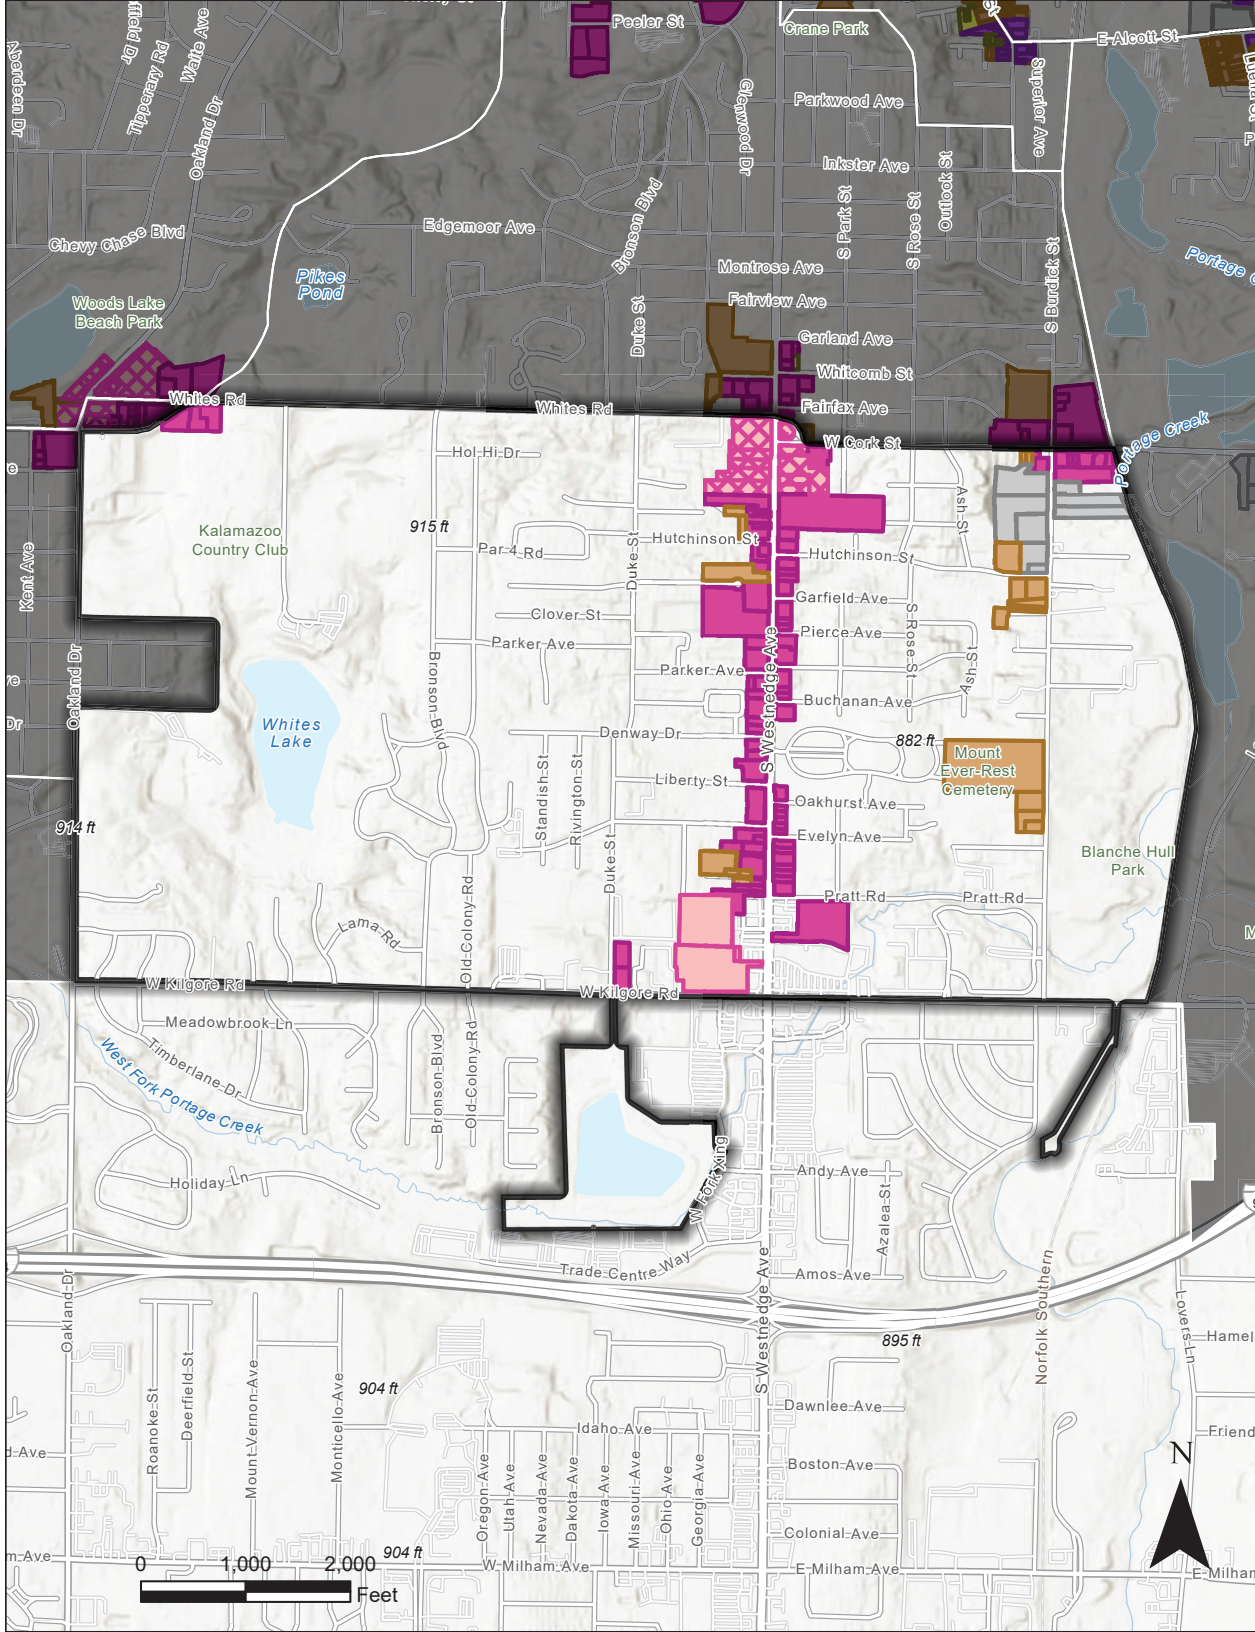

Neighborhood: South Westnedge

Proposed Zoning

- CC
- CC2
- Commercial Node
- M1
- RM15
- Neighborhood

MAP DESCRIPTION:

This map shows parcels and their proposed zoning district. Parcels not shown on the map are not being considered for rezoning.

DISCLAIMER:

This map is a user-generated public output from a mapping software and is for reference only. Data layers on this map may or may not be accurate, current, or otherwise reliable. **THIS MAP IS NOT TO BE USED FOR NAVIGATION.** The changes shown on this map have not been finalized.

Learn about Proposed Updates to the

Zoning Code & Map

This project includes changes to commercial zoning districts & commercial development standards.

Review these changes at www.imaginekalamazoo.com/projects/zoningupdates.

These changes are intended to:

- Update old or out-of-date standards, some which were created in 2005.
- Align the Zoning Code with Imagine Kalamazoo & the 2025 Master Plan.
- Support economic development & community investment through better written & streamlined rules.

Utilice este código QR para esta información en español.

QUESTIONS? Contact 311 - OR - Christina Anderson, City Planner/CPED Deputy Director. andersonc@kalamazoozoning.org