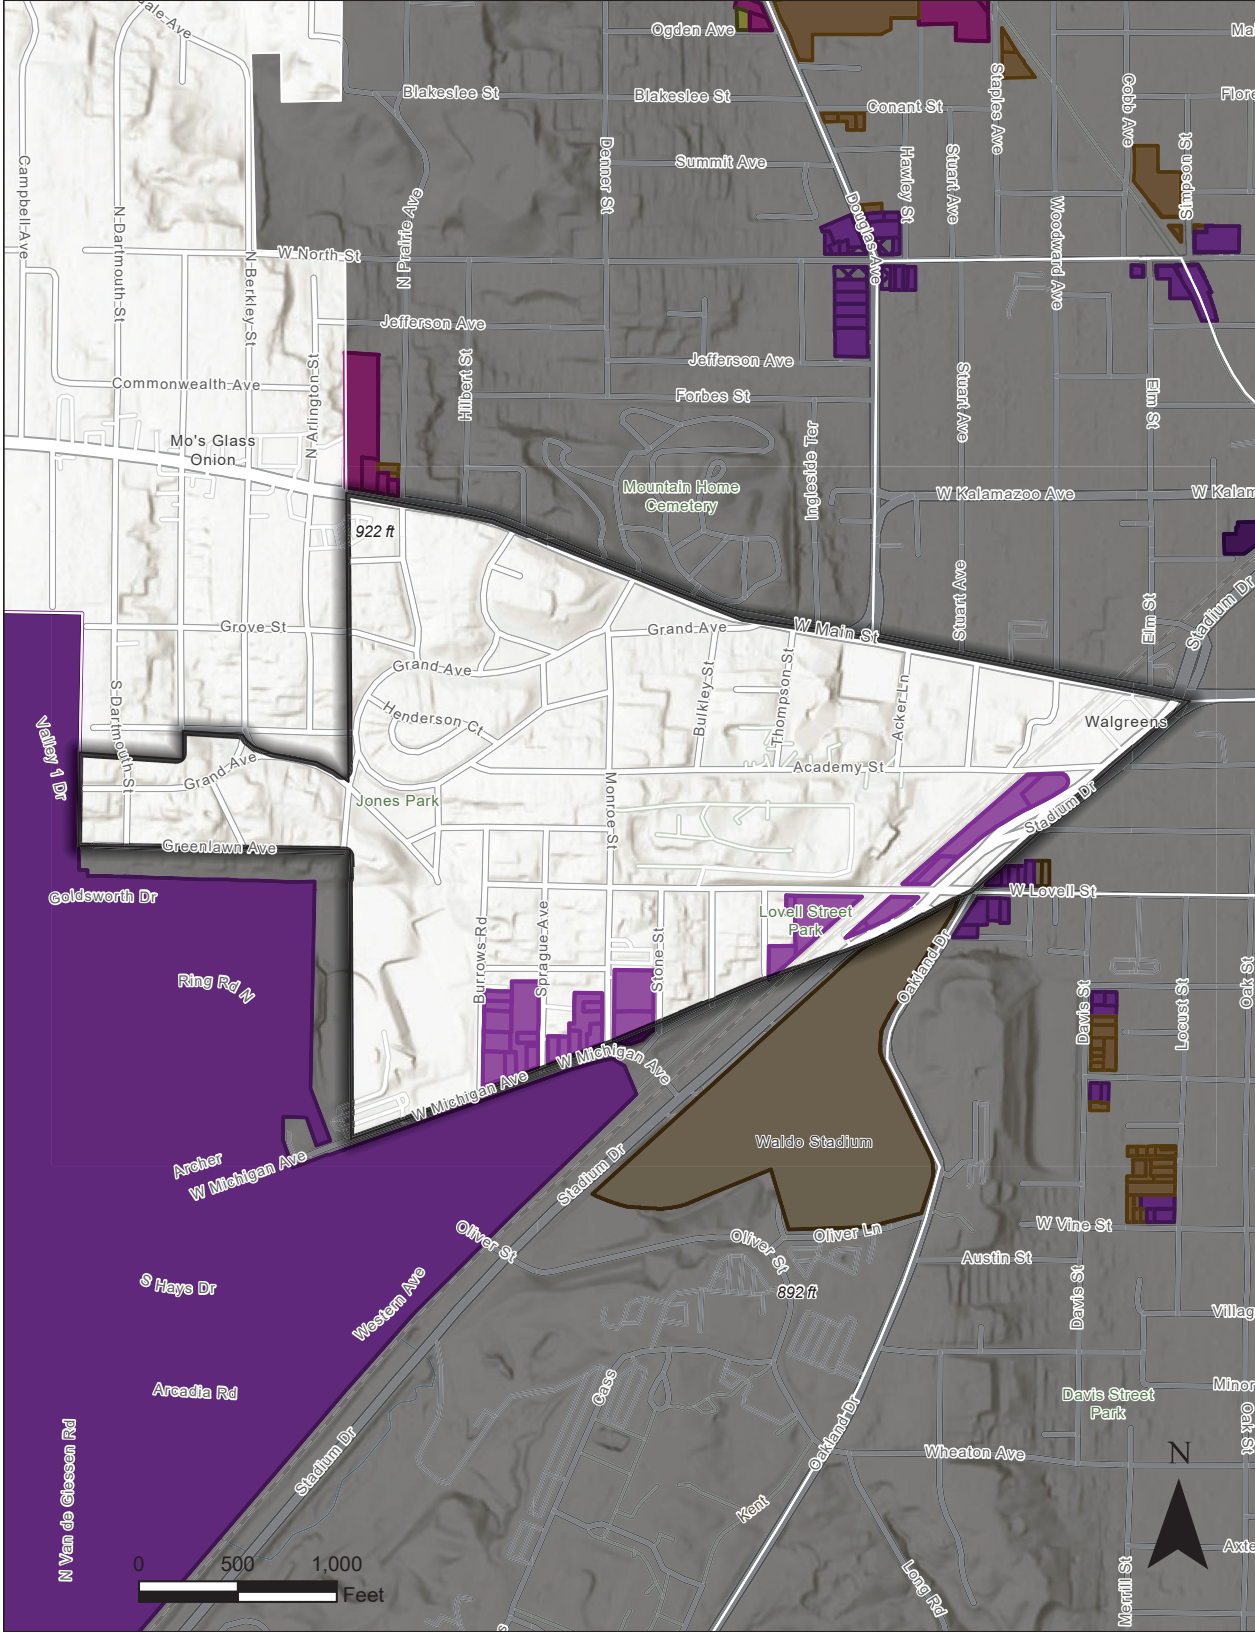

Neighborhood: West Main Hill

Proposed Zoning

LW1

MAP DESCRIPTION:

This map shows parcels and their proposed zoning district. Parcels not shown on the map are not being considered for rezoning.

DISCLAIMER:

This map is a user-generated public output from a mapping software and is for reference only. Data layers on this map may or may not be accurate, current, or otherwise reliable. THIS MAP IS NOT TO BE USED FOR NAVIGATION. The changes shown on this map have not been finalized.

Learn about Proposed Updates to the

Zoning Code & Map

This project includes changes to commercial zoning districts & commercial development standards.

Review these changes at
www.imaginekalamazoo.com/projects/zoningupdates.